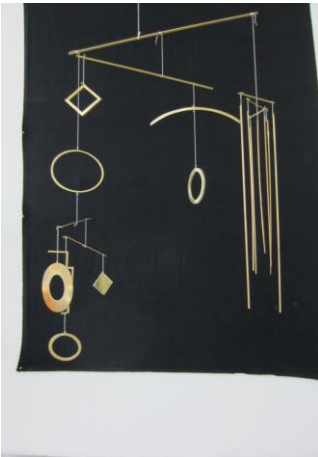

Dvcam / Dvcam 4'00 / 4'00.

7)

**Ching Chor Leng (SG)**

**Public Power, 2006**

site installation: stainless steel, plexi- glass, wood and mass produced industrial and

copyright foto: Ching Chor Leng

8)

**Peter F. Piening (DE)**

**„cockpit“**

**1994-1998**

9)

**Kirstine Roepstorff (DK)**  
**Klangmensch, 2013**

Bronze, Aramid Flechtschnur

Maße: 279 x 70 x 70 cm

10)

**Thomas Chapman (US)**